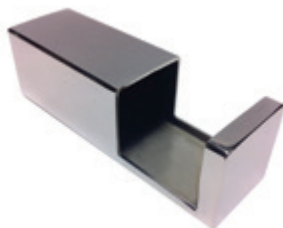

Valve thermostatique

Retenue

KIT MURAL 1

Robineets thermostatiques

SUPPORTS

Support I

Support II

ADAPTATEUR MIXTE I