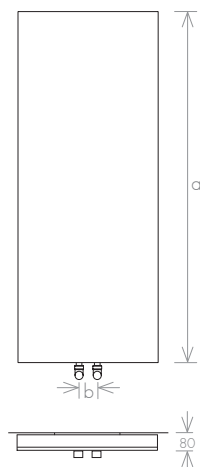

VERSION: CHAUFFAGE CENTRAL