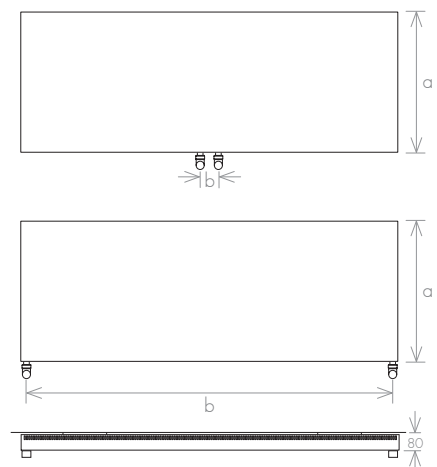

VERSION: CHAUFFAGE CENTRAL